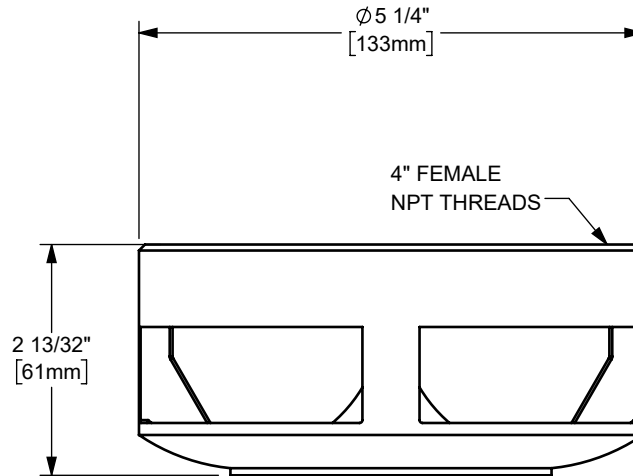

DIMETRIC VIEW

ISOMETRIC VIEW

SIDE VIEW

The Right Connection™

dixonvalve.com

PROPRIETARY AND CONFIDENTIAL

This drawing is owned by Dixon Valve & Coupling Co. and shall be returned upon demand. It is loaned on condition that it shall not be copied or reproduced or submitted to others without the owners consent. In accepting it subject to this condition the recipient further agrees that this drawing or any design detail or concept disclosed herein shall not be used in any way detrimental to or in competition with the owner. If the recipient does not agree to the terms of this agreement they shall return this drawing immediately. The information contained in this drawing is subject to change without notice.

DO NOT SCALE THIS DRAWING

DIXON  **U.S.A.**

THE RIGHT CONNECTION™

TITLE:

4" SHORT DEFLECTOR

MATERIAL:

ALUMINUM

PART NUMBER:

TLD-400S