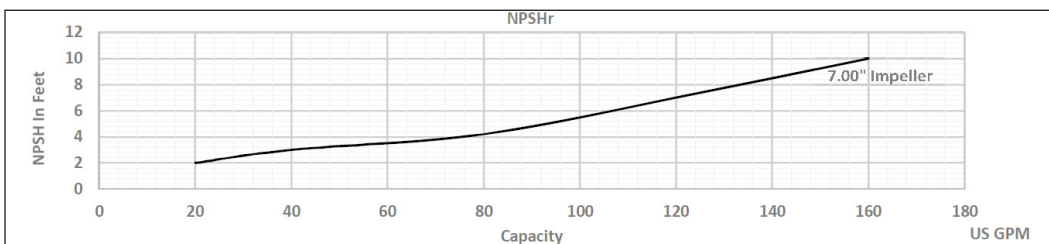

The Right Connection®

ExD-Series Centrifugal Pump Capacity Curve

Model: ExD 210 [1750RPM, Inlet-3.0" Outlet-2.0"]

Dixon Sanitary

N25 W23040 Paul Road • Pewaukee, WI 53072
 ph: 800.789.1718 • 262.513.6900 • fx: 800.789.4046 • 262.513.4904
 dixonvalve.com