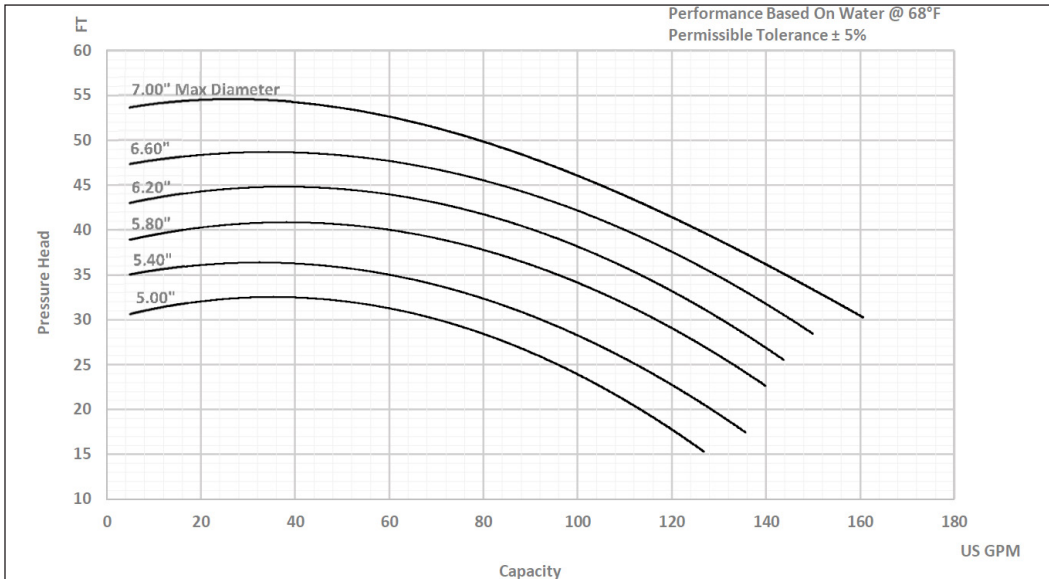

The Right Connection®

ExD-Series Centrifugal Pump Capacity Curve

Model: ExD 210 [1750RPM, Inlet-3.0" Outlet-2.0"]

Dixon Sanitary

N25 W23040 Paul Road • Pewaukee, WI 53072
 ph: 800.789.1718 • 262.513.6900 • fx: 800.789.4046 • 262.513.4904
 dixonvalve.com