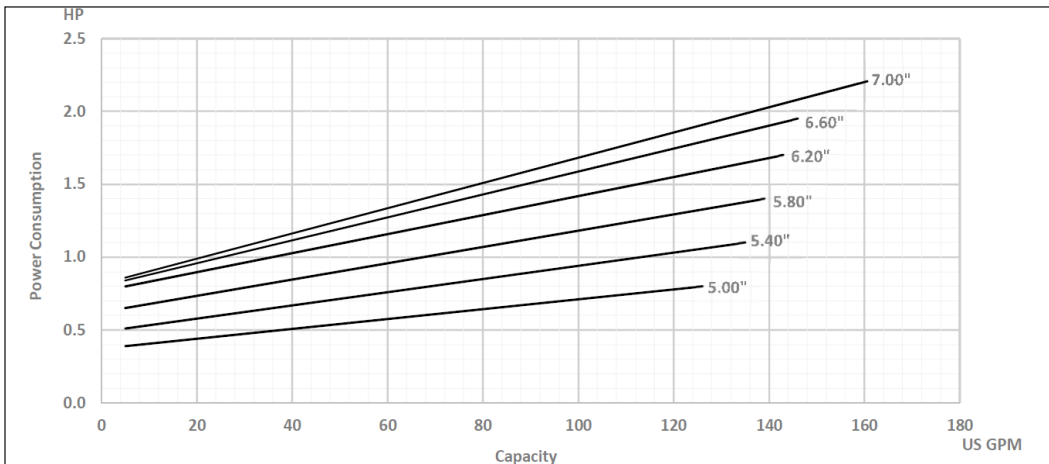

The Right Connection®

ExD-Series Centrifugal Pump Capacity Curve

Model: ExD 210 [1750RPM, Inlet-3.0" Outlet-2.0"]

Dixon Sanitary

N25 W23040 Paul Road • Pewaukee, WI 53072
 ph: 800.789.1718 • 262.513.6900 • fx: 800.789.4046 • 262.513.4904
 dixonvalve.com